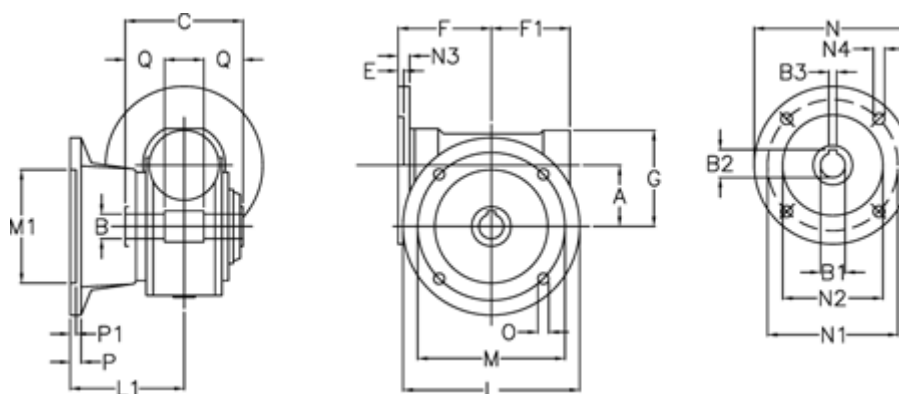

Data Sheet

Article number: 3902185050440

Description: Worm gear
VF 185-F1-50-100B5, without lubrication

Measures

A	= 185.4	F1	= 205	N2	= 180
B	= 60 H7	G	= 267	N3	= 16
B1 E7	= 28	L	= 400	N4	= 13
B2	= 31.3	L1	= 255	O	= 22
B3 H9	= 8	M	= 350	P	= 22
C	= 190	M1	= 280	P1	= 20
E	= 4	N	= 250	Q	= 65
F	= 217	N1	= 215		